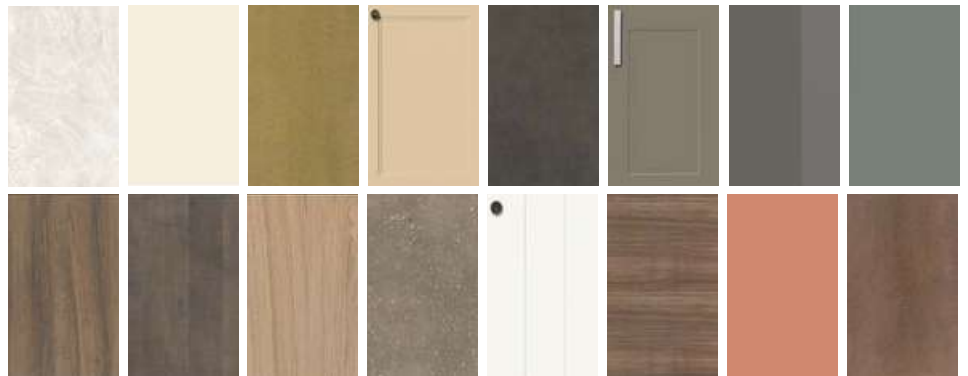

MORE THAN 150 FRONTS

In different variants and designs:
matt/glossy fronts, wood/stone
decors, frame/lamella fronts
and much more.